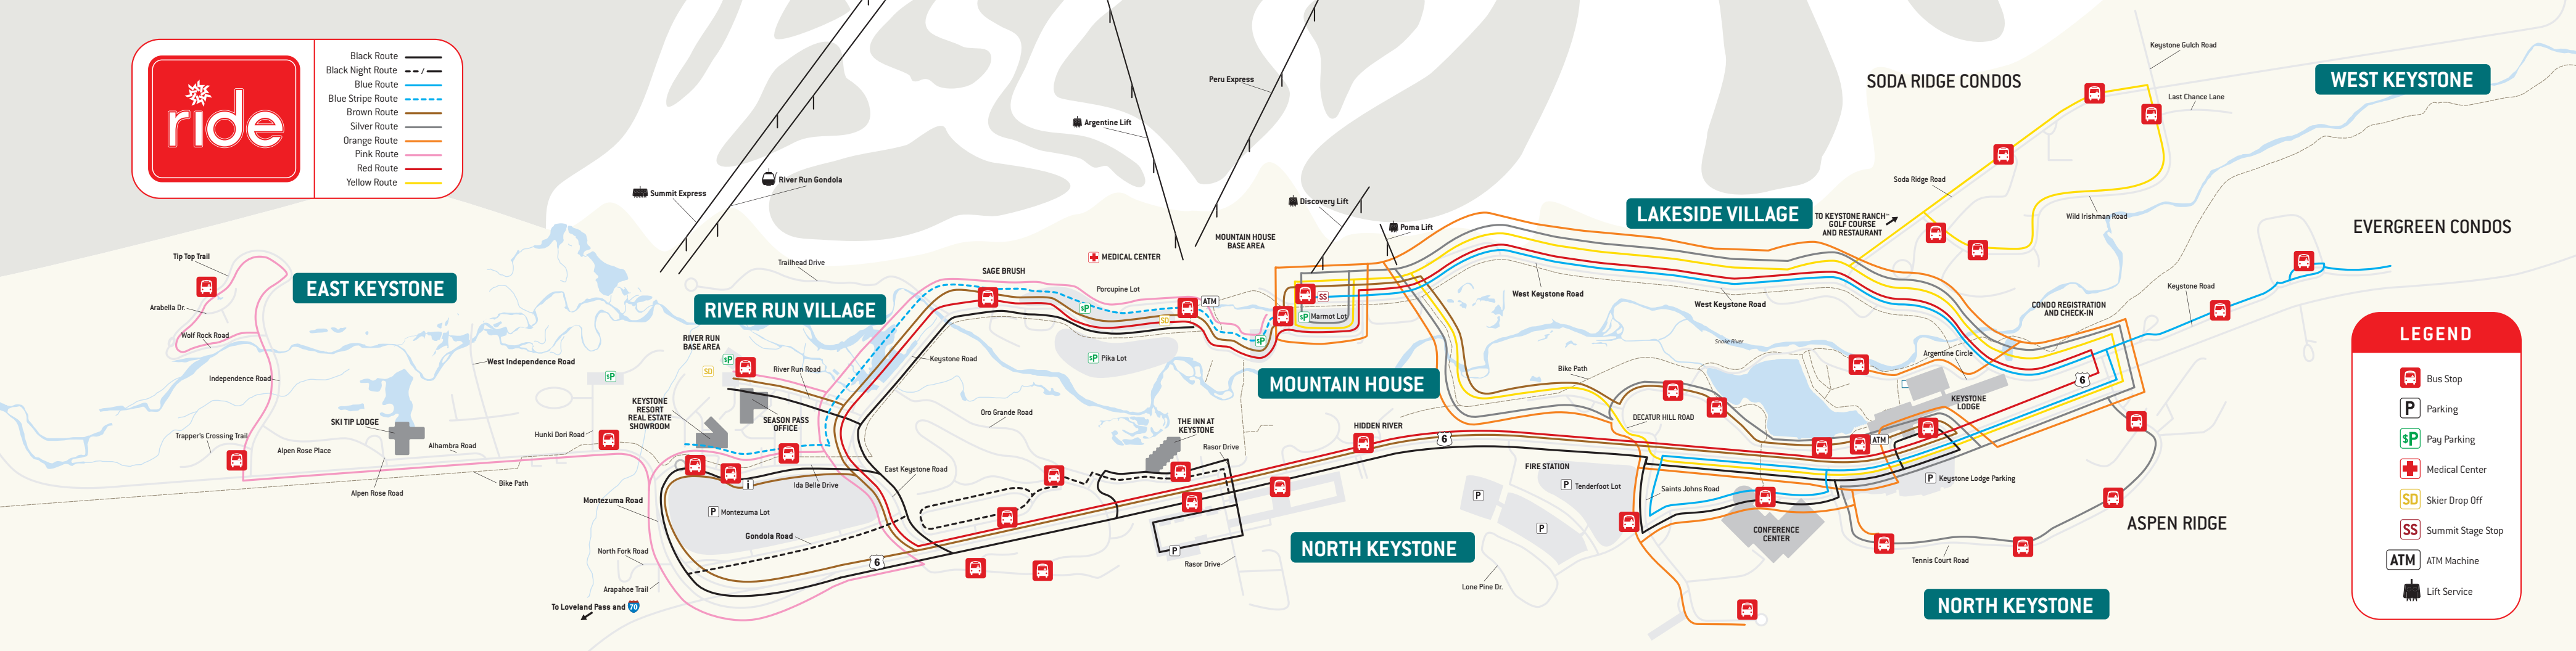

- Black Route ———
- Black Night Route - - - / - - -
- Blue Route ———
- Blue Stripe Route - - -
- Brown Route ———
- Silver Route ———
- Orange Route ———
- Pink Route ———
- Red Route ———
- Yellow Route ———

### LEGEND

- Bus Stop
- Parking
- Pay Parking
- Medical Center
- Skier Drop Off
- Summit Stage Stop
- ATM Machine
- Lift Service